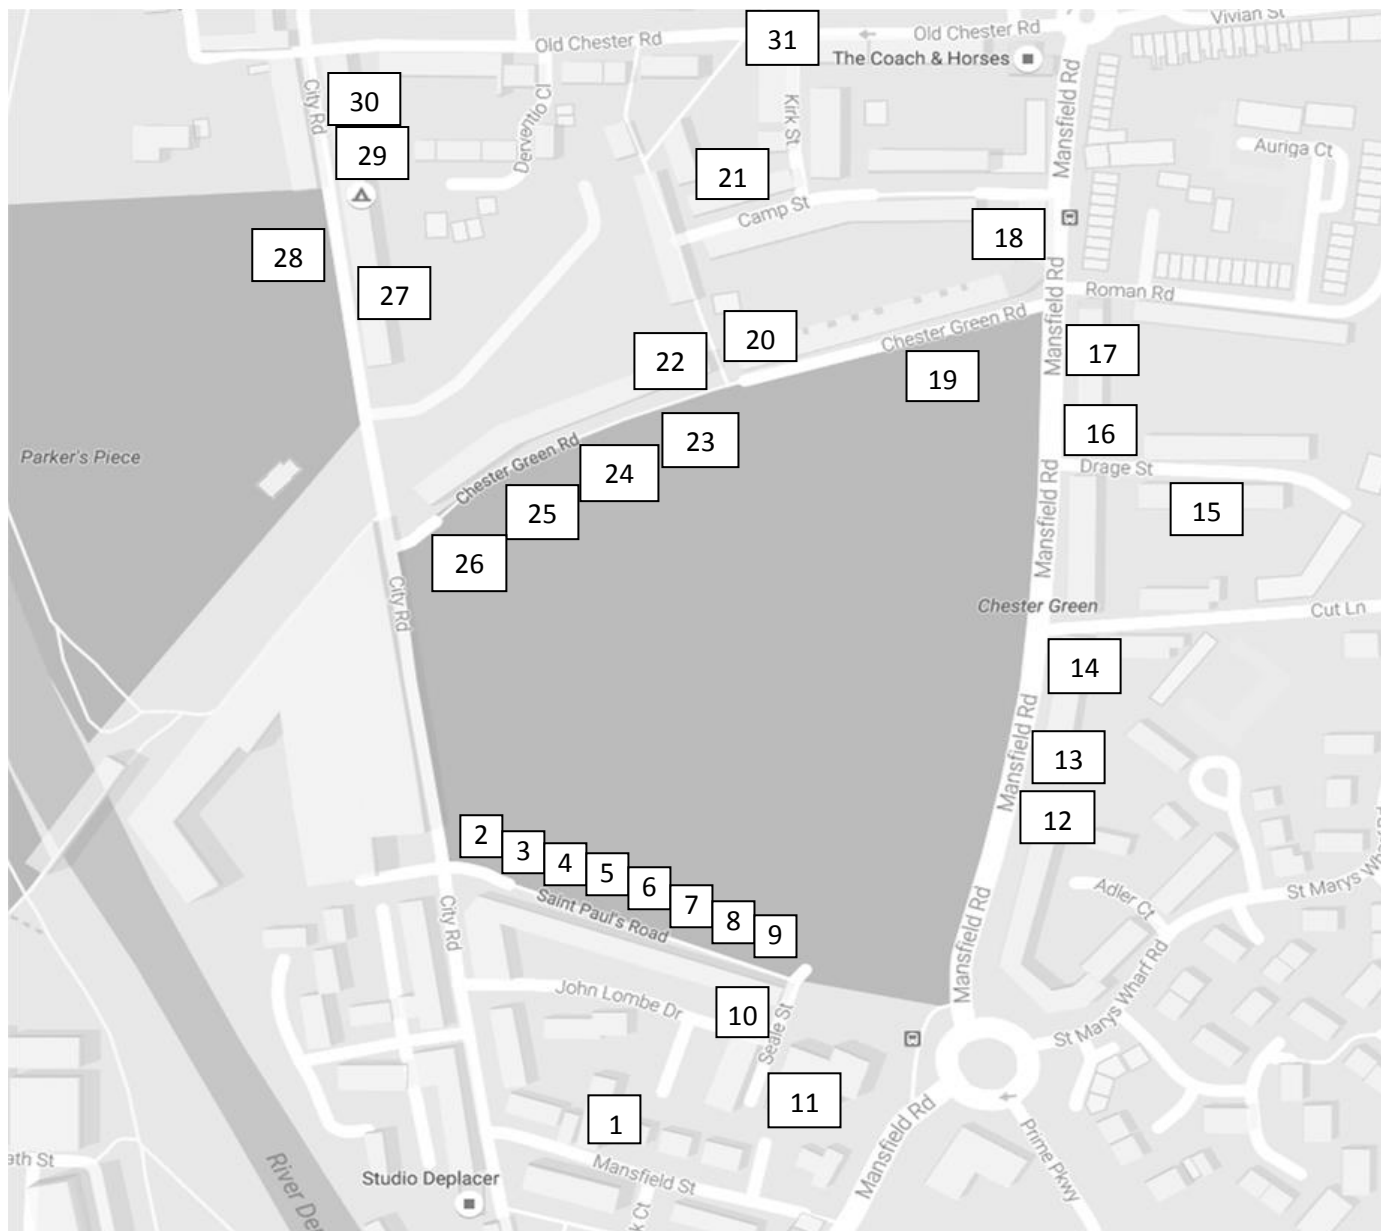

Chester Green's Christmas Window Trail 2016

Look out for the Xmas Trees  to find the decorated windows.

Just for Fun!
Can you answer the questions opposite?

If so, return the map with your answers, name and address to Marie @ 102 Chester Green Rd or Rachel @ 24 St Paul's Rd to receive a small prize and to be entered into a prize draw.

We would also welcome your feedback! Please let us know your thoughts overleaf.

Trail Questions

1. Can you name all the window themes?
2. What is the name of the mum and baby group that meets every Monday at Number 1?
3. Who sang the song at Number 3.
4. Who directed the Film for the display at Number 16?
5. What is the name of the popular childrens character at Number 28?

Record your answers overleaf ...

The trail will be on display from 6th Dec to 6th Jan. Thanks so much to everyone for taking part.
We hope you have enjoyed the trail and wish you all a **Very Merry Christmas and a Happy New Year!**