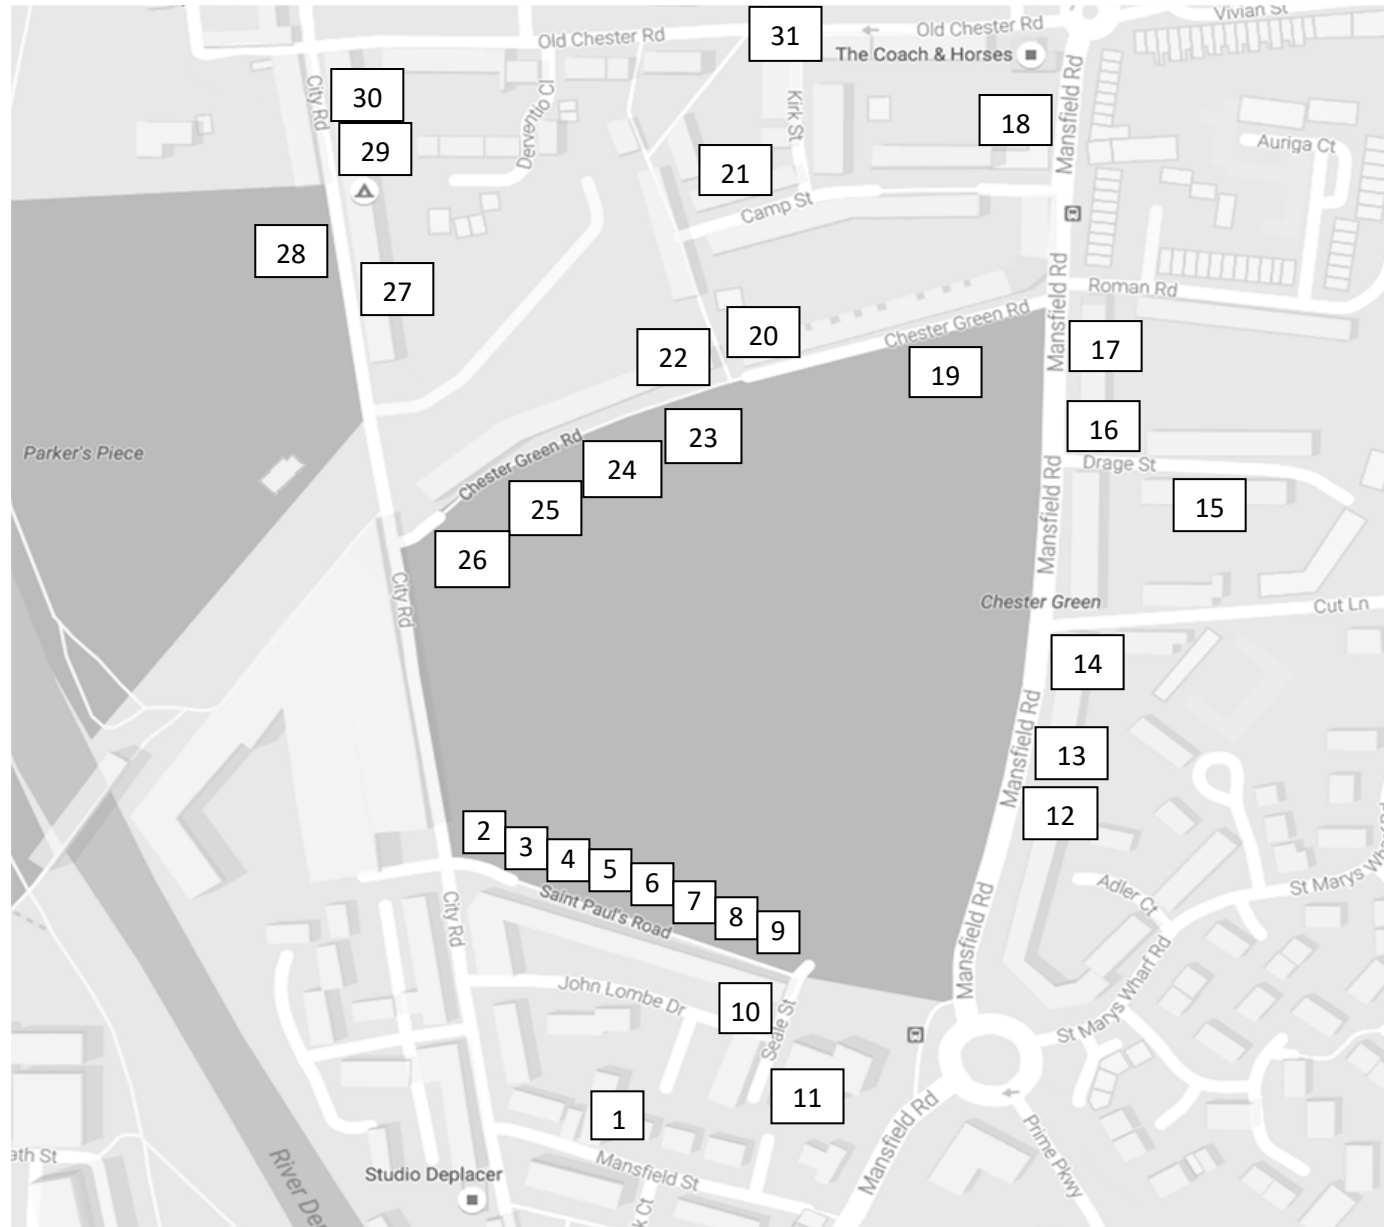

Chester Green's Christmas Window Trail 2016

Look out for the Xmas Trees  to find the decorated windows.

Just for Fun!
Can you answer the questions opposite?

If so, return the map with your answers, name and address to Marie @ 102 Chester Green Rd or Rachel @ 24 St Paul's Rd to receive a small prize and to be entered into a prize draw.

We would also welcome your feedback! Please let us know your thoughts overleaf.

Trail Questions

1. Can you name all the window themes?
 2. What is the name of the mum and baby group that meets every Monday at Number 1?
 3. Who sang the song at Number 3.
 4. Who directed the Film for the display at Number 16?
 5. What is the name of the popular childrens character at Number 28?
- Record your answers overleaf ...

The trail will be on display from 6th Dec to 6th Jan. Thanks so much to everyone for taking part.
We hope you have enjoyed the trail and wish you all a **Very Merry Christmas and a Happy New Year!**

Maps are also available from St Pauls Church, St Paul's Preschool, Chums, The Community Centre, The Chiropractors, Pask